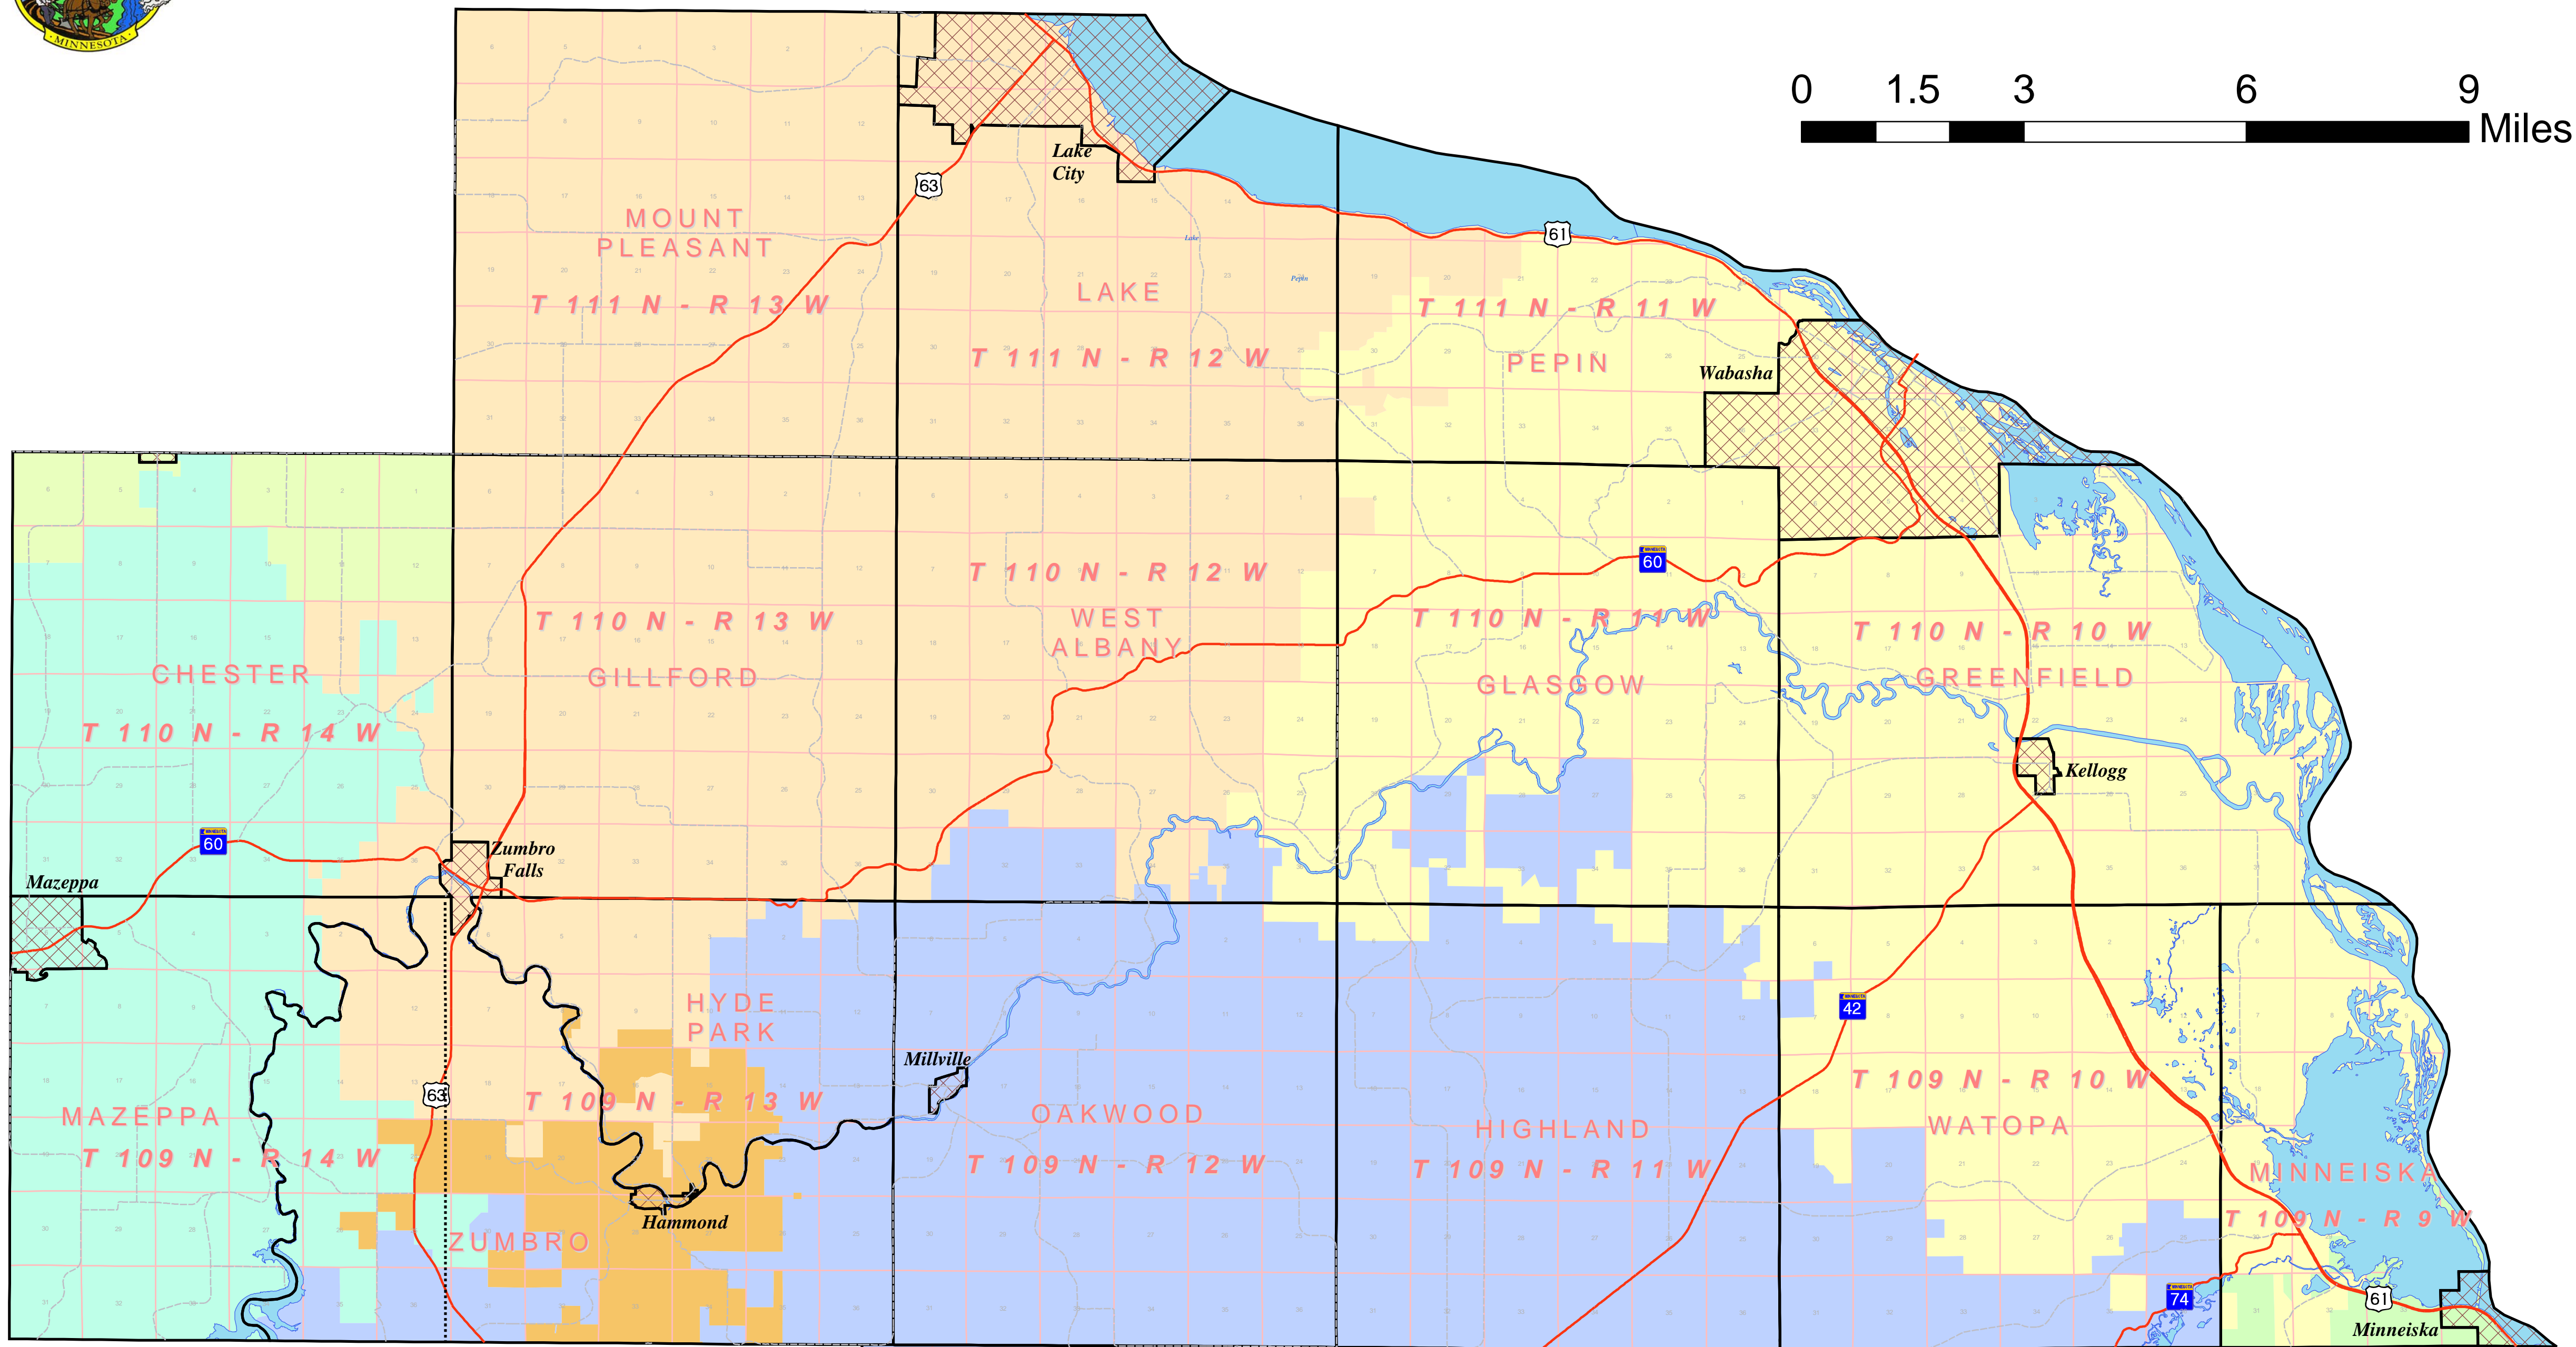

Wabasha County School Districts 2009-2010

School Districts	Roads	Municipalities	Water Features
Goodhue-253	US/ State Hwy	Cities	Lake/ River
Lake City-813	CSAH/ Co Rd	Townships	
Plainview-Elgin-Millville-2899		Congressional Township Boundaries	
Rochester-535			
Wabasha-Kellogg-811			
Winona-861			
Zumbrota-Mazeppa-2805			

Map created by Wabasha County GIS using data obtained from Minnesota Land Management Information Center (LMIC) and the Department of Education, along with Wabasha County Tax Database information. This data is believed to be accurate, but Wabasha County is not responsible for any errors or omissions. Please contact Wabasha County GIS with any questions at 651-565-5164.