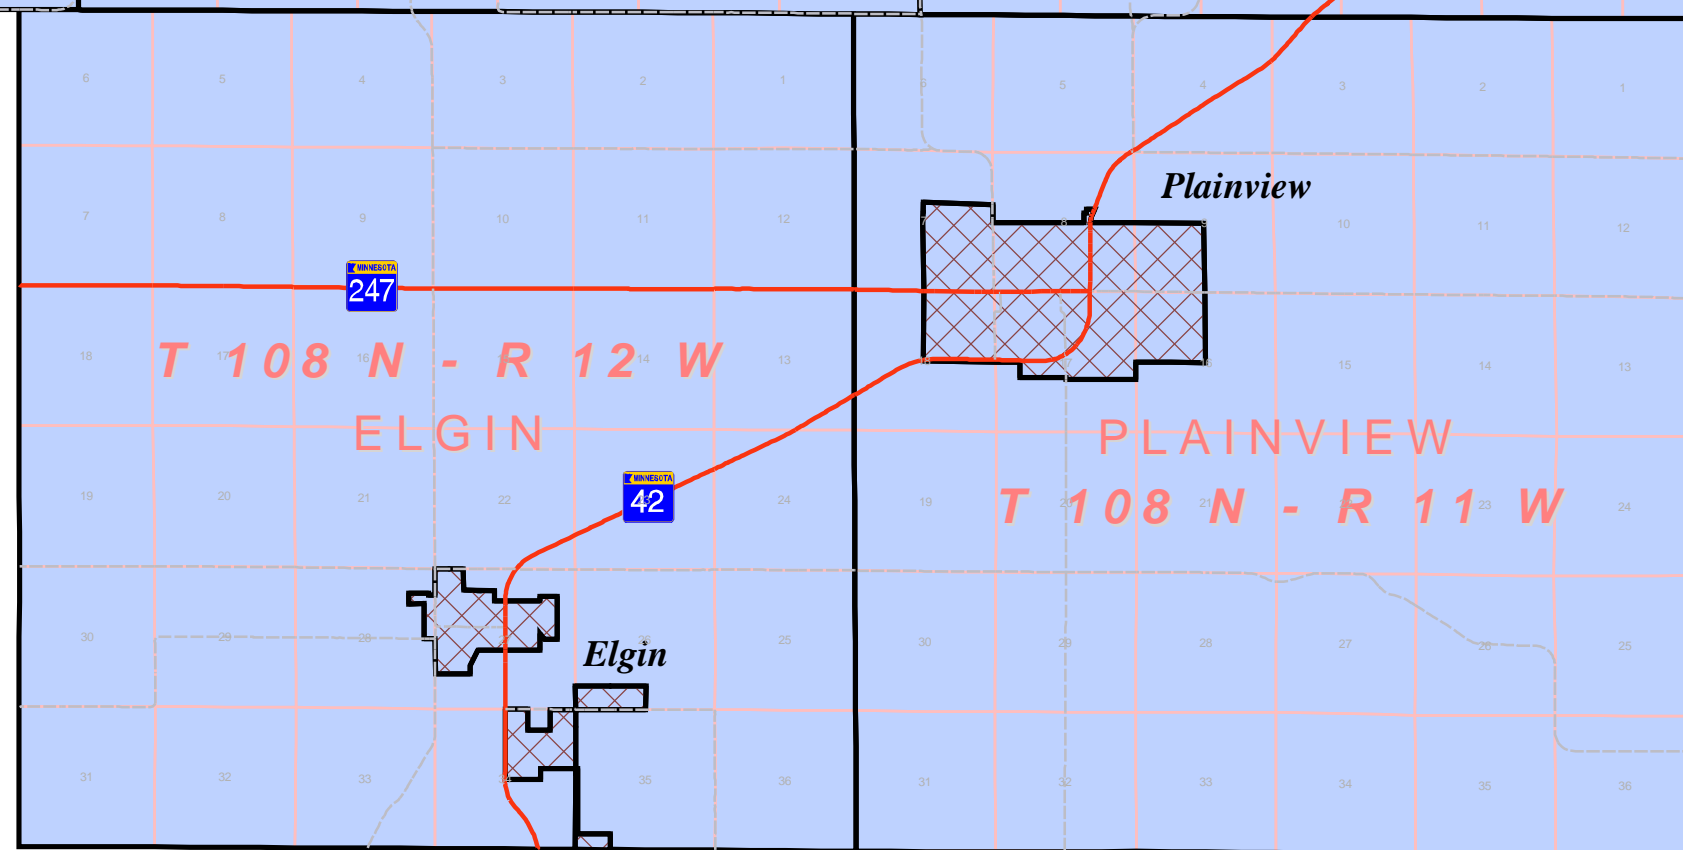

Wabasha County School Districts 2009-2010

School Districts	Roads	Municipalities	Water Features
Goodhue-253	US/ State Hwy	Cities	Lake/ River
Lake City-813	CSAH/ Co Rd	Townships	
Plainview-Elgin-Millville-2899		Congressional Township Boundaries	
Rochester-535			
Wabasha-Kellogg-811			
Winona-861			
Zumbrota-Mazeppa-2805			