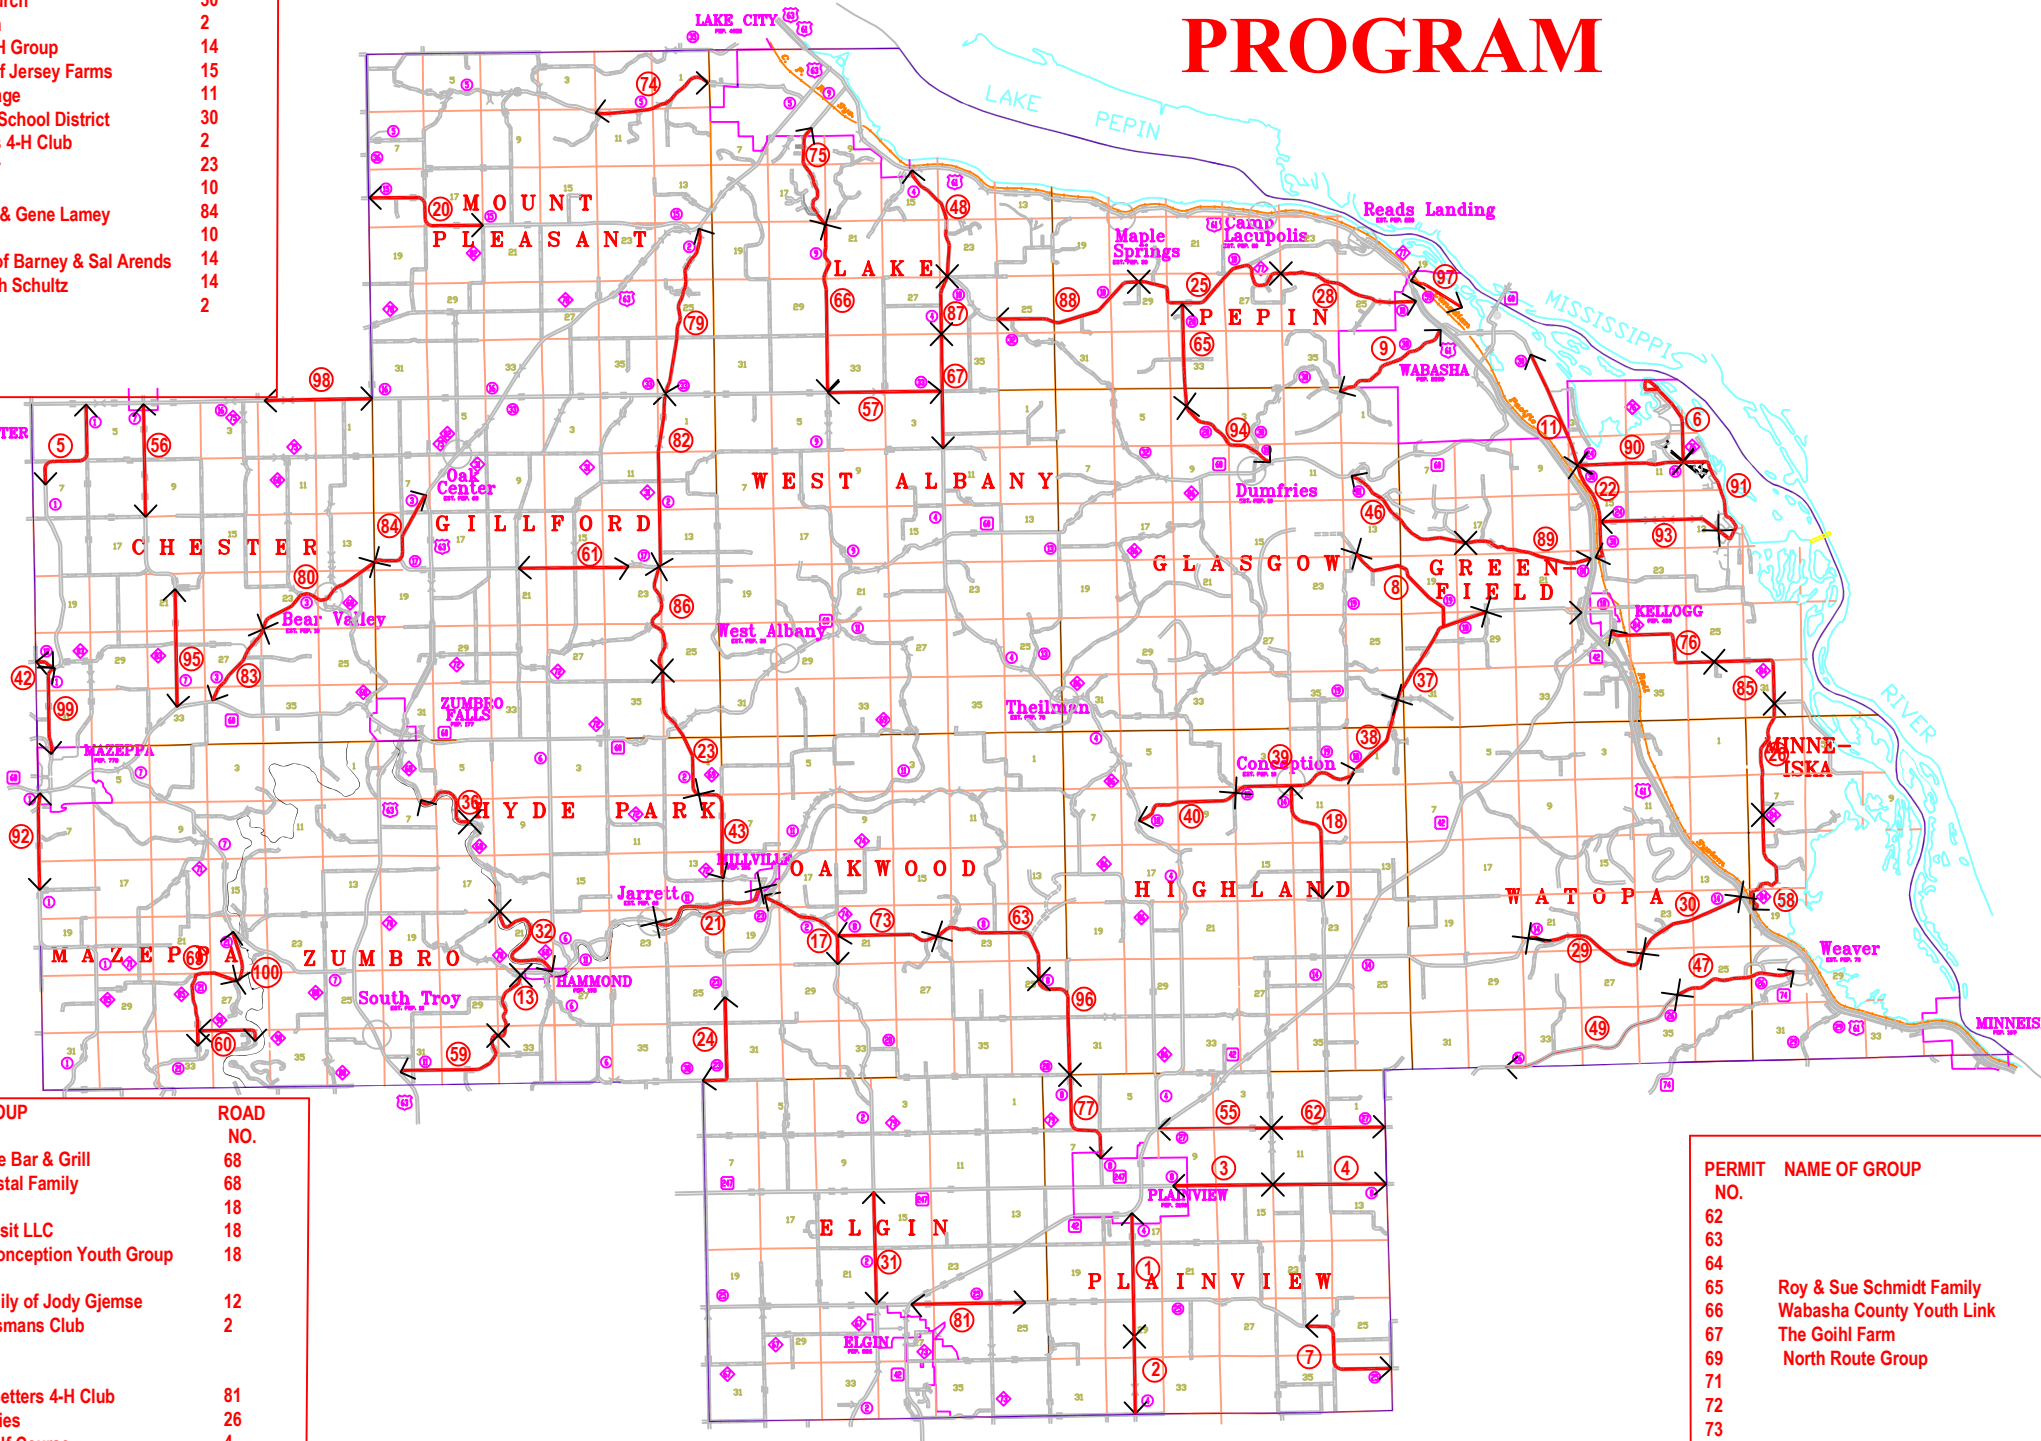

ADOPT - A - HIGHWAY PROGRAM

GENERAL HIGHWAY MAP WABASHA COUNTY MINNESOTA

PREPARED BY THE
MINNESOTA DEPARTMENT OF TRANSPORTATION
PROGRAM SUPPORT GROUP
IN COOPERATION WITH
U.S. DEPARTMENT OF TRANSPORTATION
FEDERAL HIGHWAY ADMINISTRATION

2018
RASC DATA - 1977

Projection:
Minnesota Coordinate System
NAD83 Base
Lambert Conformal Conic

UPDATED 2/27/2018

PERMIT NO.	NAME OF GROUP	ROAD NO.
1	Kreofsky Building Supply	4
2	LaVern & Vera Walch Family	4
3		8
4		8
5	Warren, Cindy, Kyle & Kelsey Majerus	1
6	Family and Friends of Jake Moe	76
7	Eco Fest MN	25
8	Pavelka Family	19
9	Fred & Diane Schjolberg	30
10	ZV Christmas Trees	7
11	Faith Lutheran Church	30
17	Grace UCC Church	2
18	Jolly Ranchers 4-H Group	14
20	Meyer's & Oak Leaf Jersey Farms	15
21	Millville Auto Salvage	11
22	Wabasha-Kellogg School District	30
23	Minnesota Midgets 4-H Club	2
24	The Cutting Family	23
25		10
26	In Memory of Marj & Gene Lamey	84
28		10
29	In Loving Memory of Barney & Sal Arends	14
30	In Memory of Butch Schultz	14
31	Speer Farms	2

PERMIT NO.	NAME OF GROUP	ROAD NO.
32	Hammond Cafe Bar & Grill	68
36	DeFrang & Dostal Family	68
37		18
38	Vantastic Transit LLC	18
39	Immaculate Conception Youth Group	18
40		
42	Friends & Family of Jody Gjense	12
43	Millville Sportsmans Club	2
44		
45		
46	Glasgow Go-Getters 4-H Club	81
47	Ken & Millie Flies	26
48	Lake Pepin Golf Course	4
49	In Memory of John Ratz	26
55	Family & Friends of Steve & Kyle Johnson	27
56	God's Helping Hand	7
57	West Albany Winners 4 - H	33
58		84
59	Milestone Materials	11
60	The Family of Ronald "Red" Siems	90
61	Wiebusch's Valley View Family Farm	17